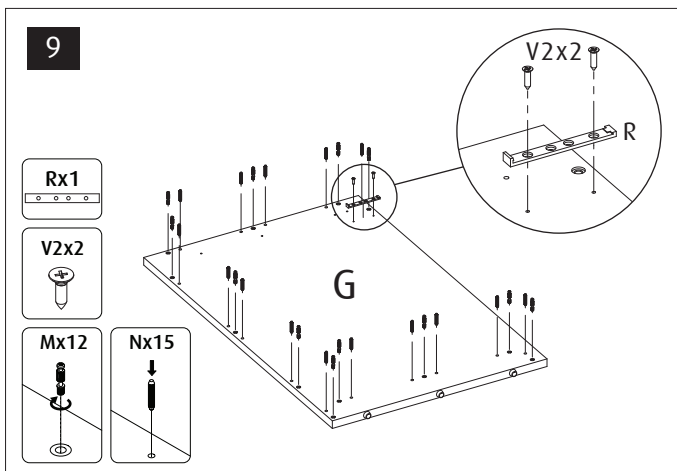

H x 2

B5 x 2

E

MAX NANO Peninsula	Black	White	Part Description
C	5981B-P	5981B-P	Cabinet Top
A	5982B-P	5982B-P	Cabinet Bottom
H1	5263B	-	Cabinet Sockel Black
H2	-	5263WB	Cabinet Sockel White
B	5984B-C	5984B-C	Cabinet Rear
F	5985B-P	5985WB-P	Cabinet Side Left
G	5986B-P	5986WB-P	Cabinet Side Right
E	5268B	5268B	Cabinet Front Upper
B5	8766	8766	Cabinet Side Top support
D	5265B	5265W	Cabinet Door 45