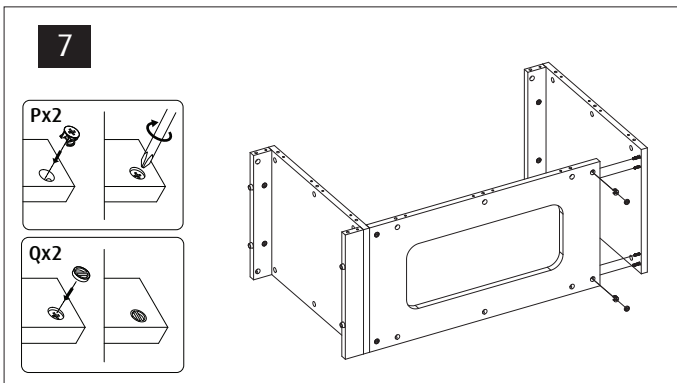

H x 2

B5 x 2

E

MAX NANO Peninsula	Black	White	Part Description
C	5981B-P	5981B-P	Cabinet Top
A	5982B-P	5982B-P	Cabinet Bottom
H1	5263B	-	Cabinet Sockel Black
H2	-	5263WB	Cabinet Sockel White
B	5984B-C	5984B-C	Cabinet Rear
F	5985B-P	5985WB-P	Cabinet Side Left
G	5986B-P	5986WB-P	Cabinet Side Right
E	5268B	5268B	Cabinet Front Upper
B5	8766	8766	Cabinet Side Top support
D	5265B	5265W	Cabinet Door 45