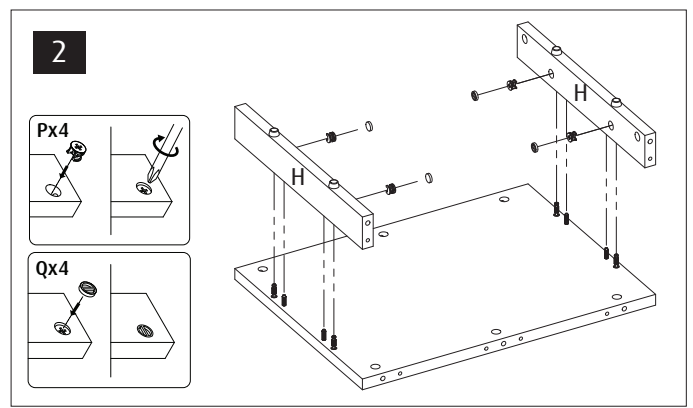

H x 2

B5 x 2

E

MAX NANO Peninsula	Black	White	Part Description
C	5981B-P	5981B-P	Cabinet Top
A	5982B-P	5982B-P	Cabinet Bottom
H1	5263B	-	Cabinet Sockel Black
H2	-	5263WB	Cabinet Sockel White
B	5984B-C	5984B-C	Cabinet Rear
F	5985B-P	5985WB-P	Cabinet Side Left
G	5986B-P	5986WB-P	Cabinet Side Right
E	5268B	5268B	Cabinet Front Upper
B5	8766	8766	Cabinet Side Top support
D	5265B	5265W	Cabinet Door 45