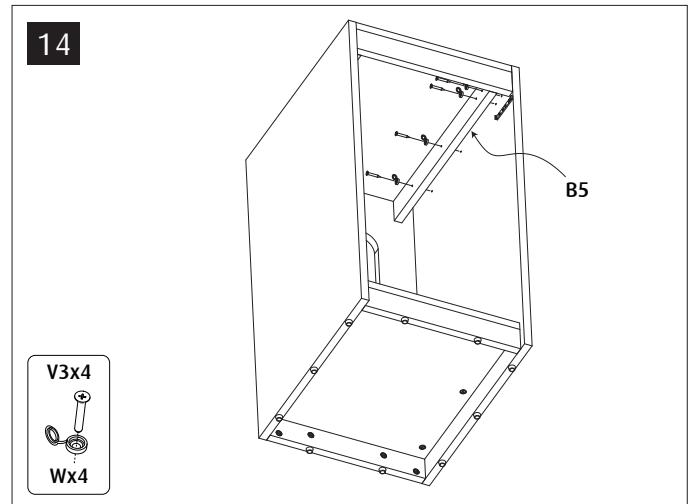

H x 2

B5 x 2

E

MAX NANO Peninsula	Black	White	Part Description
C	5981B-P	5981B-P	Cabinet Top
A	5982B-P	5982B-P	Cabinet Bottom
H1	5263B	-	Cabinet Sockel Black
H2	-	5263WB	Cabinet Sockel White
B	5984B-C	5984B-C	Cabinet Rear
F	5985B-P	5985WB-P	Cabinet Side Left
G	5986B-P	5986WB-P	Cabinet Side Right
E	5268B	5268B	Cabinet Front Upper
B5	8766	8766	Cabinet Side Top support
D	5265B	5265W	Cabinet Door 45