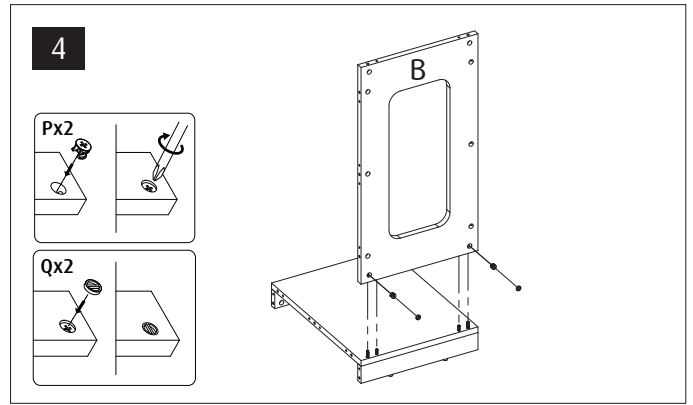

H x 2

B5 x 2

E

MAX NANO Peninsula	Black	White	Part Description
C	5981B-P	5981B-P	Cabinet Top
A	5982B-P	5982B-P	Cabinet Bottom
H1	5263B	-	Cabinet Sockel Black
H2	-	5263WB	Cabinet Sockel White
B	5984B-C	5984B-C	Cabinet Rear
F	5985B-P	5985WB-P	Cabinet Side Left
G	5986B-P	5986WB-P	Cabinet Side Right
E	5268B	5268B	Cabinet Front Upper
B5	8766	8766	Cabinet Side Top support
D	5265B	5265W	Cabinet Door 45