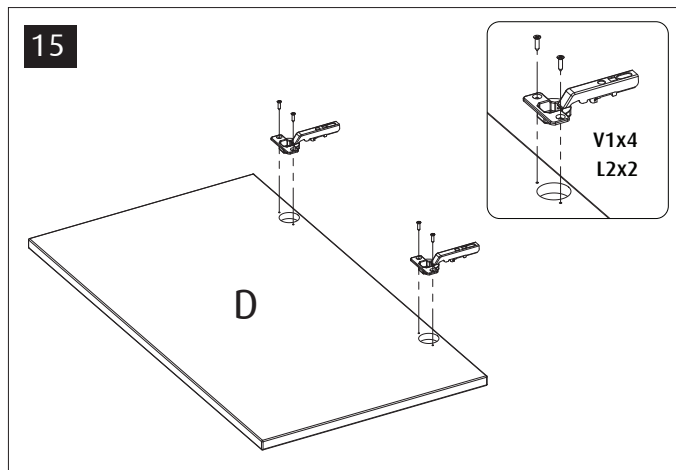

H x 2

B5 x 2

E

MAX NANO Peninsula	Black	White	Part Description
C	5981B-P	5981B-P	Cabinet Top
A	5982B-P	5982B-P	Cabinet Bottom
H1	5263B	-	Cabinet Sockel Black
H2	-	5263WB	Cabinet Sockel White
B	5984B-C	5984B-C	Cabinet Rear
F	5985B-P	5985WB-P	Cabinet Side Left
G	5986B-P	5986WB-P	Cabinet Side Right
E	5268B	5268B	Cabinet Front Upper
B5	8766	8766	Cabinet Side Top support
D	5265B	5265W	Cabinet Door 45