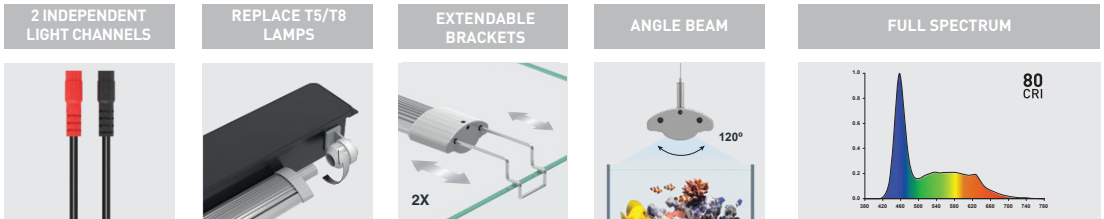

EASY LED UNIVERSAL 2.0

MARINE & REEF

SECURE

ECONOMIC

ECOLOGIC

LOW
CONSUMPTION

FOR ALL
AQUARIUM
BRANDS