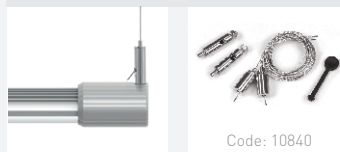

KIT STAINLESS STEEL CABLE

Code: 10840

Compatible with

LUMINUS
SMART LED CONTROLLER

Code: 11649

| DIMENSION | AQUARIUM MINIMUM LENGTH* | AQUARIUM MAXIMUM LENGTH* | POWER | COLOUR TEMPERATURE (KELVINS) | T5 LAMPS REPLACEMENT | T8 LAMPS REPLACEMENT | LUMENS (lm) | LUX (lm) | PRODUCT CODE |
|-----------|--------------------------------|--------------------------------|-------|------------------------------------|----------------------------|----------------------------|----------------|-------------|-----------------|
| 438mm | 45cm | 70cm | 20W | 25000K | 24W | 15W | 2005 | 5580 | 12368 |
| 590mm | 60cm | 85cm | 28W | 25000K | 28W | 18W | 2846 | 7940 | 12369 |
| 742mm | 75cm | 100cm | 36W | 25000K | 35W | 25W | 3749 | 7140 | 12370 |
| 895mm | 90cm | 115cm | 44W | 25000K | 45W | 30W | 4618 | 8050 | 12371 |
| 1047mm | 105cm | 130cm | 52W | 25000K | 54W | - | 5460 | 7460 | 12372 |
| 1200mm | 120cm | 145cm | 62W | 25000K | 54W | 36W | 6283 | 8190 | 12373 |
| 1450mm | 145cm | 170cm | 72W | 25000K | 80W | - | 7646 | 8770 | 12374 |

*Without EASY LED UNIVERSAL end caps

EASY LED UNIVERSAL 2.0

SPARE PARTS

EXTENSION CABLE | 10847

SPLITTER CABLE B/B | 11146

SPLITTER CABLE R/B | 12952

PLASTIC END CAPS | 13649

KIT STAINLESS STEEL CABLE | 10840

EXTENDABLE BRACKETS | 14036

PLASTIC END CAPS (1200/1450mm) | 13650

When using the SPLITTER CABLE, the adaptor must be appropriate.

INPUT = OUTPUT

Example:

This product is only intended to be used for aquariophily, for the purposes of photosynthesis, and may never be used for other purposes.