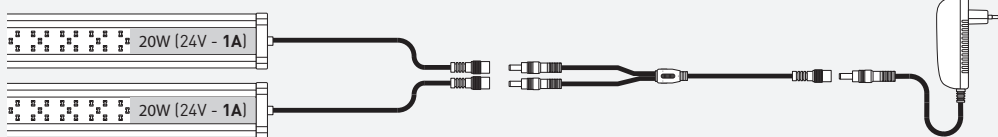

*Without EASY LED UNIVERSAL end caps

EASY LED UNIVERSAL 2.0

SPARE PARTS

EXTENSION CABLE | 10847

SPLITTER CABLE B/B | 11146

SPLITTER CABLE R/B | 12952

PLASTIC END CAPS | 13649

KIT STAINLESS STEEL CABLE | 10840

EXTENDABLE BRACKETS | 14036

PLASTIC END CAPS (1200/1450mm) | 13650

When using the SPLITTER CABLE, the adaptor must be appropriate.

INPUT = OUTPUT

Example:

This product is only intended to be used for aquariophily, for the purposes of photosynthesis, and may never be used for other purposes.

Photosynthetic efficiency > 1.2 µmol/J

ADAPTORS

| Adaptor 1A | Adaptor 1,5A | Adaptor 2A | Adaptor 2,5A | Adaptor 3,75A | Adaptor 5A |
|------------------------|--|--|-------------------------|---|-----------------------------|
| 24V | 24V | 24V | 24V | 24V | 24V |
| EASY LED UNIVERSAL 438 | EASY LED UNIVERSAL 549 EASY LED UNIVERSAL 590 | EASY LED UNIVERSAL 742 EASY LED UNIVERSAL 849 EASY LED UNIVERSAL 895 | EASY LED UNIVERSAL 1047 | EASY LED UNIVERSAL 1149 EASY LED UNIVERSAL 1200 EASY LED UNIVERSAL 1450 | If a SPLITTER CABLE is used |
| 10024 | 10025 | 10026 | 10027 | 11158 | 11242 |