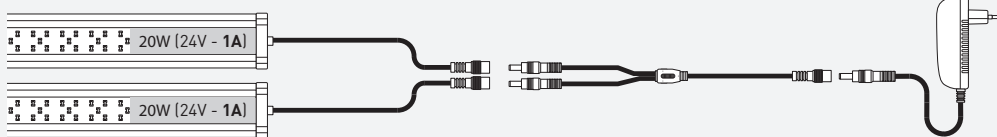

*Without EASY LED UNIVERSAL end caps

EASY LED UNIVERSAL 2.0

SPARE PARTS

EXTENSION CABLE | 10847

SPLITTER CABLE B/B | 11146

SPLITTER CABLE R/B | 12952

PLASTIC END CAPS | 13649

KIT STAINLESS STEEL CABLE | 10840

EXTENDABLE BRACKETS | 14036

PLASTIC END CAPS (1200/1450mm) | 13650

When using the SPLITTER CABLE, the adaptor must be appropriate.

INPUT = OUTPUT

Example:

This product is only intended to be used for aquariophily, for the purposes of photosynthesis, and may never be used for other purposes.

Photosynthetic efficiency > 1.2 µmol/J

ADAPTORS

Adaptor 1A	Adaptor 1,5A	Adaptor 2A	Adaptor 2,5A	Adaptor 3,75A	Adaptor 5A
24V	24V	24V	24V	24V	24V
EASY LED UNIVERSAL 438	EASY LED UNIVERSAL 549 EASY LED UNIVERSAL 590	EASY LED UNIVERSAL 742 EASY LED UNIVERSAL 849 EASY LED UNIVERSAL 895	EASY LED UNIVERSAL 1047	EASY LED UNIVERSAL 1149 EASY LED UNIVERSAL 1200 EASY LED UNIVERSAL 1450	If a SPLITTER CABLE is used
10024	10025	10026	10027	11158	11242