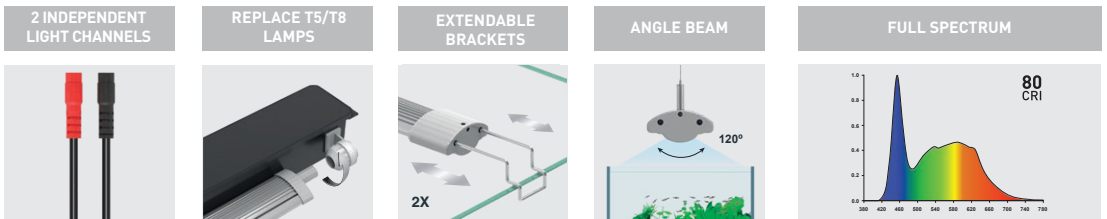

EASY LED UNIVERSAL 2.0

FRESHWATER

SECURE

ECONOMIC

ECOLOGIC

LOW
CONSUMPTION

FOR ALL
AQUARIUM
BRANDS