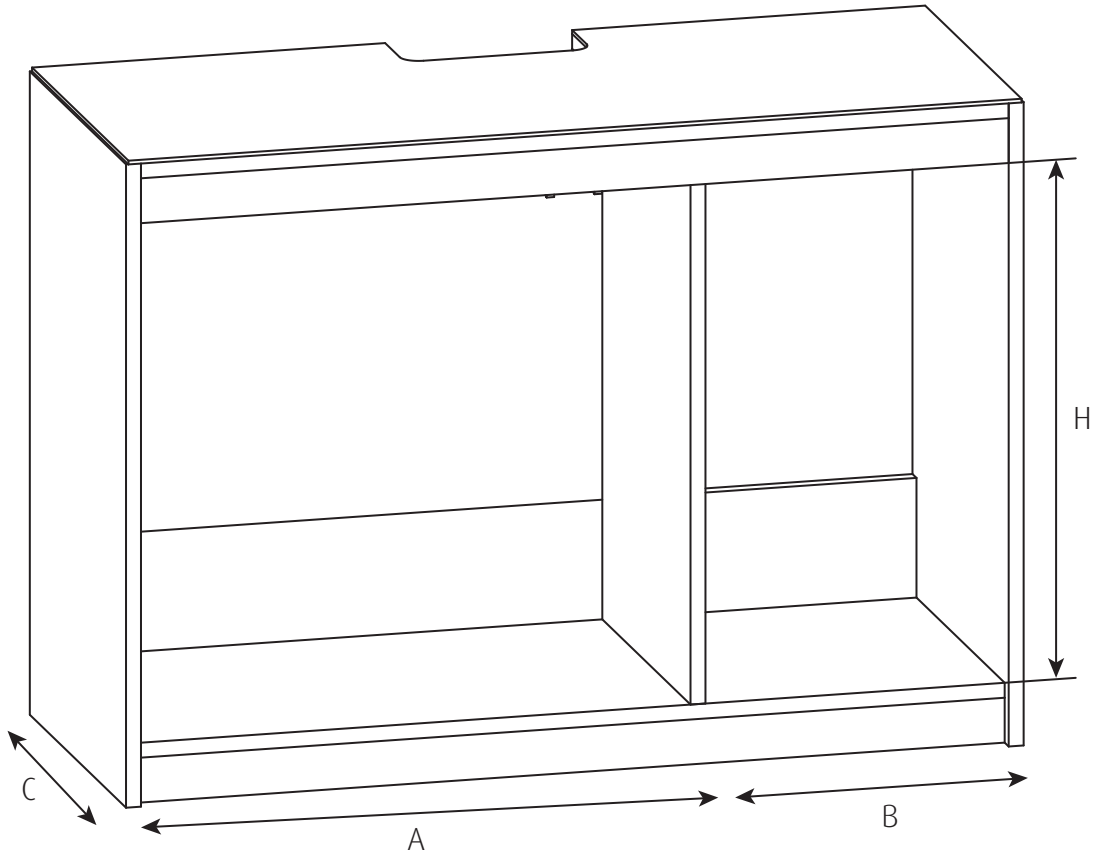

Red Sea REEFER™

350 G2 / 425 G2 / 525 G2

	350 G2	425 G2	525 G2
Sump Compartment "A"	74cm/ 29 9/64"	74cm/ 29 9/64"	96cm/ 37/51/64"
Chiller Compartment "B"	40cm/ 15 3/4"	40cm/ 15 3/4"	48cm/ 18 57/64"
Depth (rear wall to door) "C"	46cm/ 18 7/64"	56cm/ 22 3/64"	56cm/ 22 3/64"
Height (Cabinet floor to Top header) "H"	70 cm / 27 9/16"	70 cm / 27 9/16"	70cm/ 27 9/16"