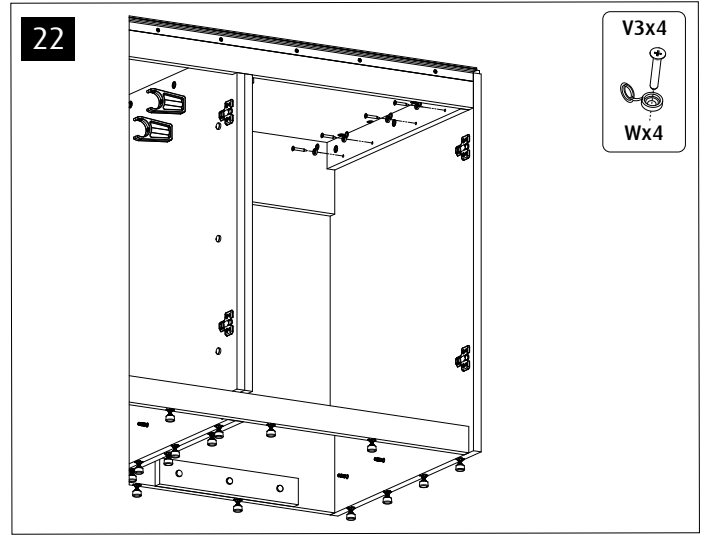

750 G2	Black	White	Part Description
A1	7438B	7438B	Cabinet Bottom Sump
A2	7439B	7439B	Cabinet Bottom Chiller
AP	R42495	R42495	Reefer Cabinet front support
B1	7434B	7434B	Cabinet Rear Middle
B2	7435B	7435B	Cabinet Rear Top
B3	7436B	7436B	Cabinet Rear Bottom
B4	6240B	6240B	Cabinet Rear Bottom support x3
B5	7429-1G2	7429-1G2	Cabinet Side Top support Black x2
C	7437B	7437B	Cabinet Top
D	5275B	5275W	Cabinet Door x3 (Packed inside cabinet door/side package)

750 G2	Black	White	Part Description
E	7432B	7432B	Cabinet Front Upper
F	7443B	7443WB	Cabinet Side Left (Packed inside cabinet door/side package)
G	7444B	7444WB	Cabinet Side Right (Packed inside cabinet door/side package)
H1	7433B	7433B	Cabinet Sockel Blk
H2	7433WB	7433WB	Cabinet Sockel Wht
J	6135-1B	6135-1B	Cabinet Base mid support
K1	7440LB-G2	7440LB-G2	Cabinet Internal Wall Left
K2	7440RB	7440RB	Cabinet Internal Wall Right
Z1	7582B	7582B	Top support plate