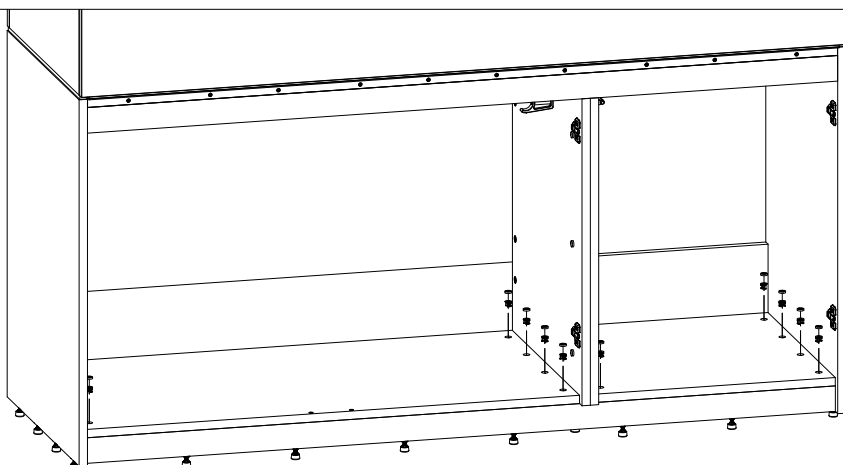

750 G2	Black	White	Part Description
E	7432B	7432B	Cabinet Front Upper
F	7443B	7443WB	Cabinet Side Left (Packed inside cabinet door/side package)
G	7444B	7444WB	Cabinet Side Right (Packed inside cabinet door/side package)
H1	7433B	7433B	Cabinet Sockel Blk
H2	7433WB	7433WB	Cabinet Sockel Wht
J	6135-1B	6135-1B	Cabinet Base mid support
K1	7440LB-G2	7440LB-G2	Cabinet Internal Wall Left
K2	7440RB	7440RB	Cabinet Internal Wall Right
Z1	7582B	7582B	Top support plate

26 A

B

x15

C

x29

27

28

34