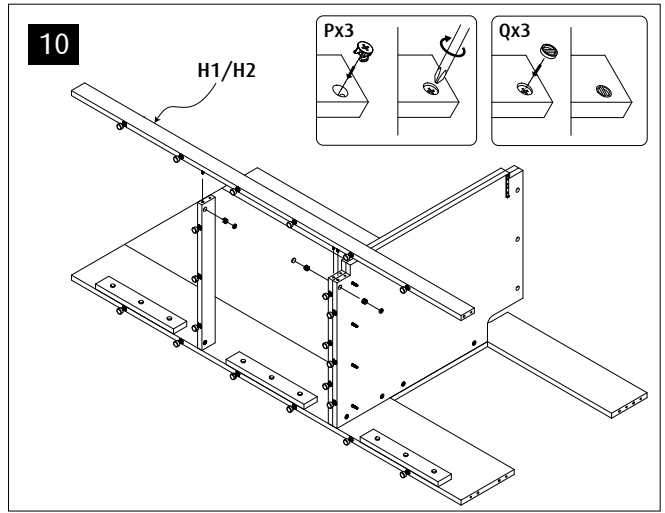

750 G2	Black	White	Part Description
E	7432B	7432B	Cabinet Front Upper
F	7443B	7443WB	Cabinet Side Left (Packed inside cabinet door/side package)
G	7444B	7444WB	Cabinet Side Right (Packed inside cabinet door/side package)
H1	7433B	7433B	Cabinet Sockel Blk
H2	7433WB	7433WB	Cabinet Sockel Wht
J	6135-1B	6135-1B	Cabinet Base mid support
K1	7440LB-G2	7440LB-G2	Cabinet Internal Wall Left
K2	7440RB	7440RB	Cabinet Internal Wall Right
Z1	7582B	7582B	Top support plate