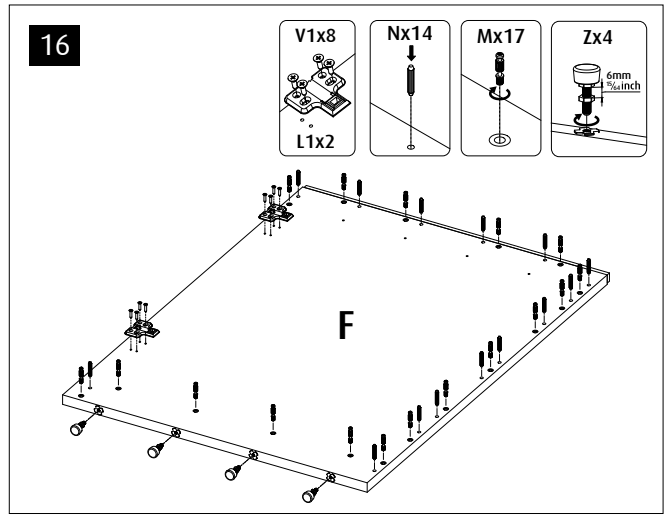

Red Sea REEFER™

750 G2

Aquarium & Cabinet Assembly Manual

Resource & Support Center:
www.redseafish.com/support/

Aquarium Water Management System

Cabinet

L2		6
L1		
N		72
M		75
M2		6
P		81
Q		81
R		1
S		3
T1		1
T2		3
V1	ST4x16	36
V2	ST3.5x14	2
V3	ST5x35	22
V5	M5x10	1
V6	ST5x70	2
V8	M6x10	2
W		22
Y40		2
Z1		1
ZP		29
ZW		
ZB		

750 G2	Black	White	Part Description
A1	7438B	7438B	Cabinet Bottom Sump
A2	7439B	7439B	Cabinet Bottom Chiller
AP	R42495	R42495	Reefer Cabinet front support
B1	7434B	7434B	Cabinet Rear Middle
B2	7435B	7435B	Cabinet Rear Top
B3	7436B	7436B	Cabinet Rear Bottom
B4	6240B	6240B	Cabinet Rear Bottom support x3
B5	7429-1G2	7429-1G2	Cabinet Side Top support Black x2
C	7437B	7437B	Cabinet Top
D	5275B	5275W	Cabinet Door x3 (Packed inside cabinet door/side package)

750 G2	Black	White	Part Description
E	7432B	7432B	Cabinet Front Upper
F	7443B	7443WB	Cabinet Side Left (Packed inside cabinet door/side package)
G	7444B	7444WB	Cabinet Side Right (Packed inside cabinet door/side package)
H1	7433B	7433B	Cabinet Sockel Blk
H2	7433WB	7433WB	Cabinet Sockel Wht
J	6135-1B	6135-1B	Cabinet Base mid support
K1	7440LB-G2	7440LB-G2	Cabinet Internal Wall Left
K2	7440RB	7440RB	Cabinet Internal Wall Right
Z1	7582B	7582B	Top support plate