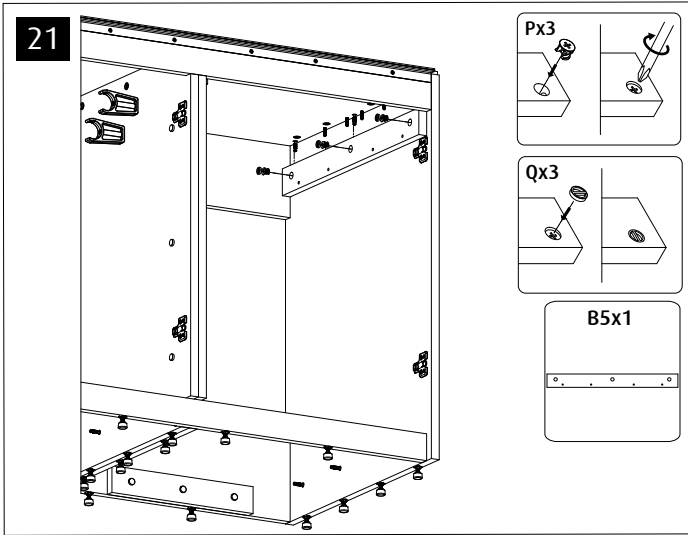

750 G2	Black	White	Part Description
A1	7438B	7438B	Cabinet Bottom Sump
A2	7439B	7439B	Cabinet Bottom Chiller
AP	R42495	R42495	Reefer Cabinet front support
B1	7434B	7434B	Cabinet Rear Middle
B2	7435B	7435B	Cabinet Rear Top
B3	7436B	7436B	Cabinet Rear Bottom
B4	6240B	6240B	Cabinet Rear Bottom support x3
B5	7429-1G2	7429-1G2	Cabinet Side Top support Black x2
C	7437B	7437B	Cabinet Top
D	5275B	5275W	Cabinet Door x3 (Packed inside cabinet door/side package)

750 G2	Black	White	Part Description
E	7432B	7432B	Cabinet Front Upper
F	7443B	7443WB	Cabinet Side Left (Packed inside cabinet door/side package)
G	7444B	7444WB	Cabinet Side Right (Packed inside cabinet door/side package)
H1	7433B	7433B	Cabinet Sockel Blk
H2	7433WB	7433WB	Cabinet Sockel Wht
J	6135-1B	6135-1B	Cabinet Base mid support
K1	7440LB-G2	7440LB-G2	Cabinet Internal Wall Left
K2	7440RB	7440RB	Cabinet Internal Wall Right
Z1	7582B	7582B	Top support plate