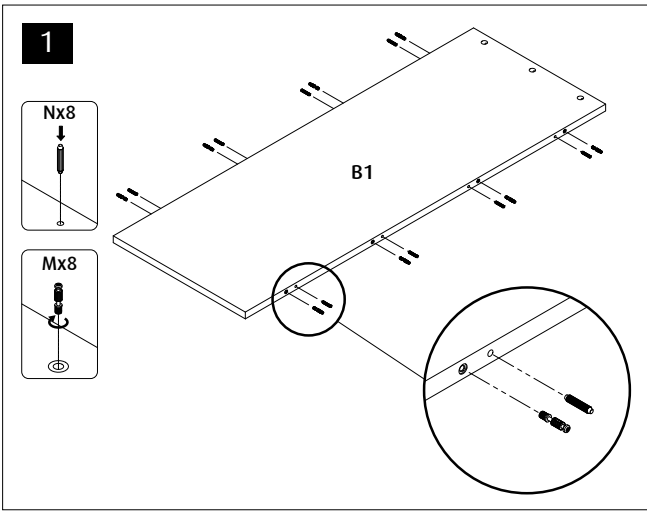

750 G2	Black	White	Part Description
A1	7438B	7438B	Cabinet Bottom Sump
A2	7439B	7439B	Cabinet Bottom Chiller
AP	R42495	R42495	Reefer Cabinet front support
B1	7434B	7434B	Cabinet Rear Middle
B2	7435B	7435B	Cabinet Rear Top
B3	7436B	7436B	Cabinet Rear Bottom
B4	6240B	6240B	Cabinet Rear Bottom support x3
B5	7429-1G2	7429-1G2	Cabinet Side Top support Black x2
C	7437B	7437B	Cabinet Top
D	5275B	5275W	Cabinet Door x3 (Packed inside cabinet door/side package)

750 G2	Black	White	Part Description
E	7432B	7432B	Cabinet Front Upper
F	7443B	7443WB	Cabinet Side Left (Packed inside cabinet door/side package)
G	7444B	7444WB	Cabinet Side Right (Packed inside cabinet door/side package)
H1	7433B	7433B	Cabinet Sockel Blk
H2	7433WB	7433WB	Cabinet Sockel Wht
J	6135-1B	6135-1B	Cabinet Base mid support
K1	7440LB-G2	7440LB-G2	Cabinet Internal Wall Left
K2	7440RB	7440RB	Cabinet Internal Wall Right
Z1	7582B	7582B	Top support plate