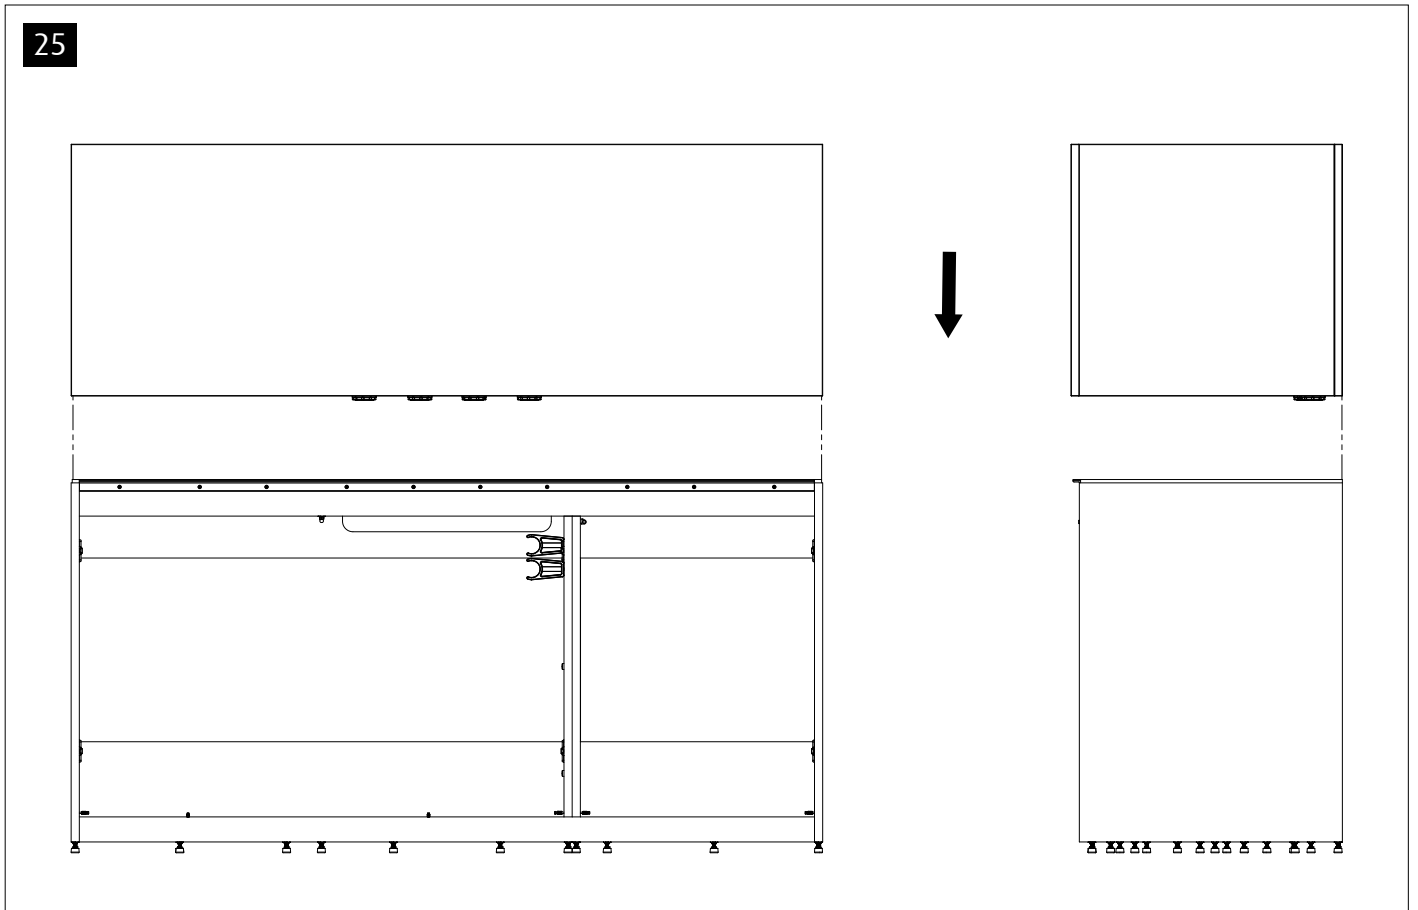

Red Sea REEFER™

750 G2

Aquarium & Cabinet Assembly Manual

Resource & Support Center:
www.redseafish.com/support/

Aquarium Water Management System

Cabinet

L2		6
L1		
N		72
M		75
M2		6
P		81
Q		81
R		1
S		3
T1		1
T2		3
V1	ST4x16	36
V2	ST3.5x14	2
V3	ST5x35	22
V5	M5x10	1
V6	ST5x70	2
V8	M6x10	2
W		22
Y40		2
Z1		1
ZP		29
ZW		
ZB		

750 G2	Black	White	Part Description
E	7432B	7432B	Cabinet Front Upper
F	7443B	7443WB	Cabinet Side Left (Packed inside cabinet door/side package)
G	7444B	7444WB	Cabinet Side Right (Packed inside cabinet door/side package)
H1	7433B	7433B	Cabinet Sockel Blk
H2	7433WB	7433WB	Cabinet Sockel Wht
J	6135-1B	6135-1B	Cabinet Base mid support
K1	7440LB-G2	7440LB-G2	Cabinet Internal Wall Left
K2	7440RB	7440RB	Cabinet Internal Wall Right
Z1	7582B	7582B	Top support plate

26 A

B

x15

C

x29

27

28

34