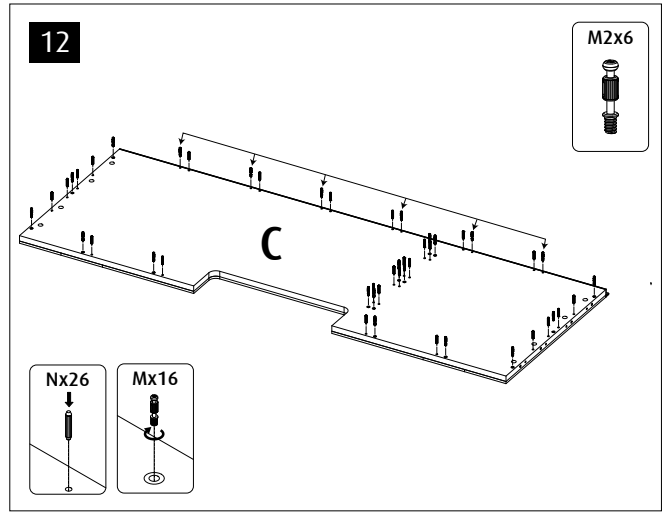

Red Sea REEFER™

750 G2

Aquarium & Cabinet Assembly Manual

Resource & Support Center:
www.redseafish.com/support/

Aquarium Water Management System

Cabinet

L2		6
L1		
N		72
M		75
M2		6
P		81
Q		81
R		1
S		3
T1		1
T2		3
V1	ST4x16	36
V2	ST3.5x14	2
V3	ST5x35	22
V5	M5x10	1
V6	ST5x70	2
V8	M6x10	2
W		22
Y40		2
Z1		1
ZP		29
ZW		
ZB		

750 G2	Black	White	Part Description
A1	7438B	7438B	Cabinet Bottom Sump
A2	7439B	7439B	Cabinet Bottom Chiller
AP	R42495	R42495	Reefer Cabinet front support
B1	7434B	7434B	Cabinet Rear Middle
B2	7435B	7435B	Cabinet Rear Top
B3	7436B	7436B	Cabinet Rear Bottom
B4	6240B	6240B	Cabinet Rear Bottom support x3
B5	7429-1G2	7429-1G2	Cabinet Side Top support Black x2
C	7437B	7437B	Cabinet Top
D	5275B	5275W	Cabinet Door x3 (Packed inside cabinet door/side package)

750 G2	Black	White	Part Description
E	7432B	7432B	Cabinet Front Upper
F	7443B	7443WB	Cabinet Side Left (Packed inside cabinet door/side package)
G	7444B	7444WB	Cabinet Side Right (Packed inside cabinet door/side package)
H1	7433B	7433B	Cabinet Sockel Blk
H2	7433WB	7433WB	Cabinet Sockel Wht
J	6135-1B	6135-1B	Cabinet Base mid support
K1	7440LB-G2	7440LB-G2	Cabinet Internal Wall Left
K2	7440RB	7440RB	Cabinet Internal Wall Right
Z1	7582B	7582B	Top support plate

26 A

B

x15

C

x29

27

28

34