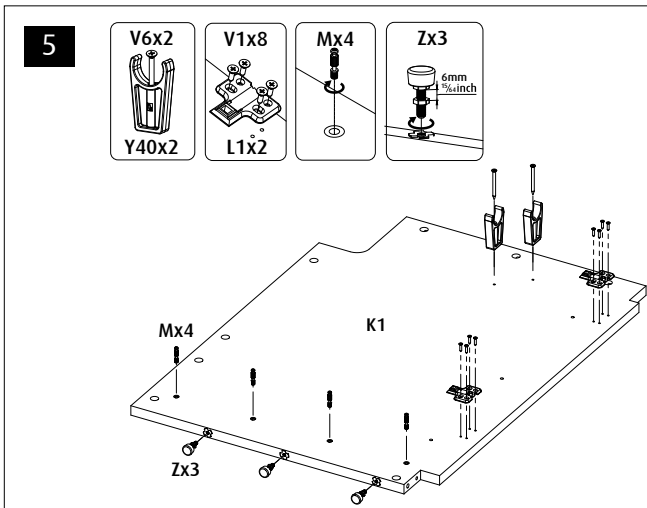

Red Sea REEFER™

750 G2

Aquarium & Cabinet Assembly Manual

Resource & Support Center:
www.redseafish.com/support/

Aquarium Water Management System

Cabinet

L2		6
L1		
N		72
M		75
M2		6
P		81
Q		81
R		1
S		3
T1		1
T2		3
V1	ST4x16	36
V2	ST3.5x14	2
V3	ST5x35	22
V5	M5x10	1
V6	ST5x70	2
V8	M6x10	2
W		22
Y40		2
Z1		1
ZP		29
ZW		
ZB		

750 G2	Black	White	Part Description
A1	7438B	7438B	Cabinet Bottom Sump
A2	7439B	7439B	Cabinet Bottom Chiller
AP	R42495	R42495	Reefer Cabinet front support
B1	7434B	7434B	Cabinet Rear Middle
B2	7435B	7435B	Cabinet Rear Top
B3	7436B	7436B	Cabinet Rear Bottom
B4	6240B	6240B	Cabinet Rear Bottom support x3
B5	7429-1G2	7429-1G2	Cabinet Side Top support Black x2
C	7437B	7437B	Cabinet Top
D	5275B	5275W	Cabinet Door x3 (Packed inside cabinet door/side package)

750 G2	Black	White	Part Description
E	7432B	7432B	Cabinet Front Upper
F	7443B	7443WB	Cabinet Side Left (Packed inside cabinet door/side package)
G	7444B	7444WB	Cabinet Side Right (Packed inside cabinet door/side package)
H1	7433B	7433B	Cabinet Sockel Blk
H2	7433WB	7433WB	Cabinet Sockel Wht
J	6135-1B	6135-1B	Cabinet Base mid support
K1	7440LB-G2	7440LB-G2	Cabinet Internal Wall Left
K2	7440RB	7440RB	Cabinet Internal Wall Right
Z1	7582B	7582B	Top support plate