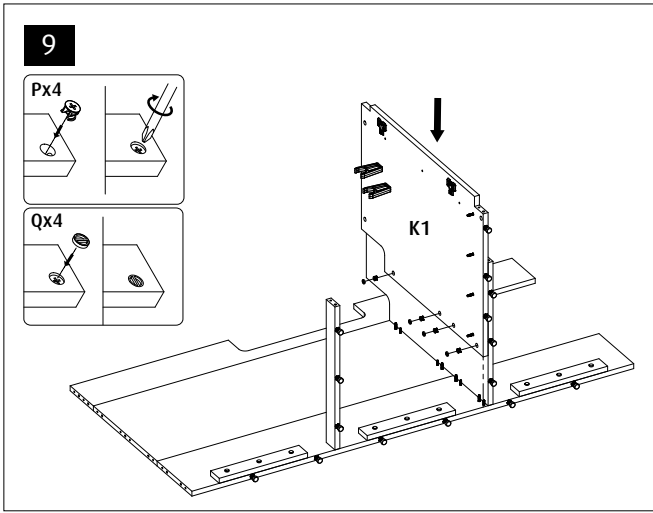

750 G2	Black	White	Part Description
E	7432B	7432B	Cabinet Front Upper
F	7443B	7443WB	Cabinet Side Left (Packed inside cabinet door/side package)
G	7444B	7444WB	Cabinet Side Right (Packed inside cabinet door/side package)
H1	7433B	7433B	Cabinet Sockel Blk
H2	7433WB	7433WB	Cabinet Sockel Wht
J	6135-1B	6135-1B	Cabinet Base mid support
K1	7440LB-G2	7440LB-G2	Cabinet Internal Wall Left
K2	7440RB	7440RB	Cabinet Internal Wall Right
Z1	7582B	7582B	Top support plate