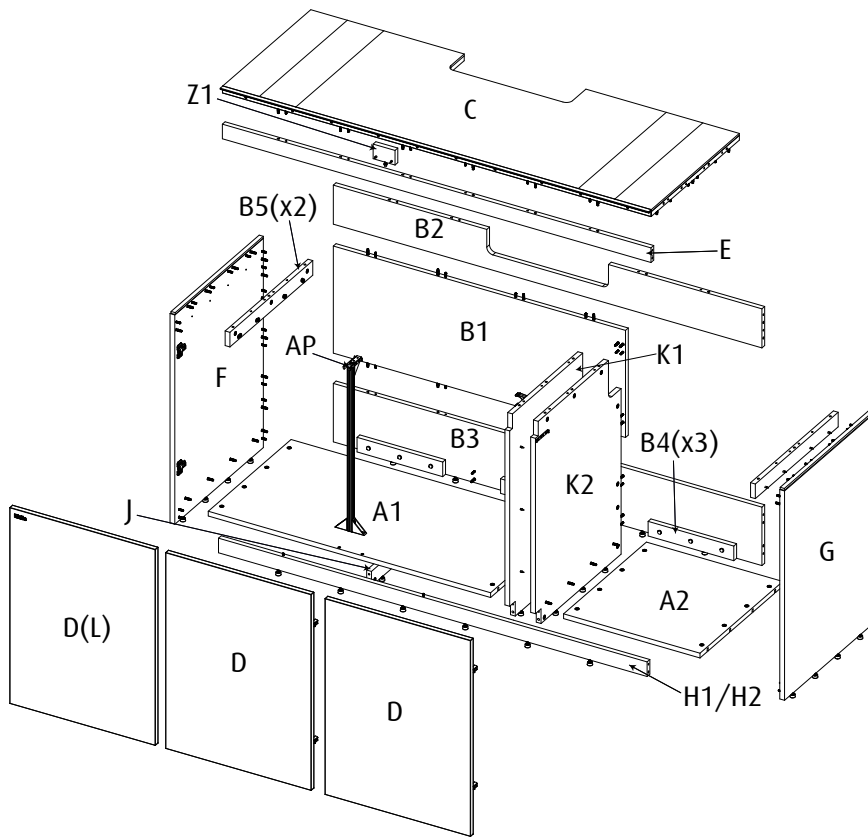

Red Sea REEFER™

750 G2

Aquarium & Cabinet Assembly Manual

Resource & Support Center:
www.redseafish.com/support/

Aquarium Water Management System

Cabinet

L2		6
L1		
N		72
M		75
M2		6
P		81
Q		81
R		1
S		3
T1		1
T2		3
V1	ST4x16	36
V2	ST3.5x14	2
V3	ST5x35	22
V5	M5x10	1
V6	ST5x70	2
V8	M6x10	2
W		22
Y40		2
Z1		1
ZP		29
ZW		
ZB		

750 G2	Black	White	Part Description
A1	7438B	7438B	Cabinet Bottom Sump
A2	7439B	7439B	Cabinet Bottom Chiller
AP	R42495	R42495	Reefer Cabinet front support
B1	7434B	7434B	Cabinet Rear Middle
B2	7435B	7435B	Cabinet Rear Top
B3	7436B	7436B	Cabinet Rear Bottom
B4	6240B	6240B	Cabinet Rear Bottom support x3
B5	7429-1G2	7429-1G2	Cabinet Side Top support Black x2
C	7437B	7437B	Cabinet Top
D	5275B	5275W	Cabinet Door x3 (Packed inside cabinet door/side package)

750 G2	Black	White	Part Description
E	7432B	7432B	Cabinet Front Upper
F	7443B	7443WB	Cabinet Side Left (Packed inside cabinet door/side package)
G	7444B	7444WB	Cabinet Side Right (Packed inside cabinet door/side package)
H1	7433B	7433B	Cabinet Sockel Blk
H2	7433WB	7433WB	Cabinet Sockel Wht
J	6135-1B	6135-1B	Cabinet Base mid support
K1	7440LB-G2	7440LB-G2	Cabinet Internal Wall Left
K2	7440RB	7440RB	Cabinet Internal Wall Right
Z1	7582B	7582B	Top support plate

26 A

B

x15

C

x29

27

28

34