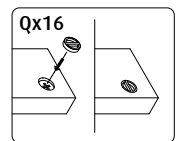

750 G2	Black	White	Part Description
E	7432B	7432B	Cabinet Front Upper
F	7443B	7443WB	Cabinet Side Left (Packed inside cabinet door/side package)
G	7444B	7444WB	Cabinet Side Right (Packed inside cabinet door/side package)
H1	7433B	7433B	Cabinet Sockel Blk
H2	7433WB	7433WB	Cabinet Sockel Wht
J	6135-1B	6135-1B	Cabinet Base mid support
K1	7440LB-G2	7440LB-G2	Cabinet Internal Wall Left
K2	7440RB	7440RB	Cabinet Internal Wall Right
Z1	7582B	7582B	Top support plate

26 A

B

x15

C

x29

27

28

34