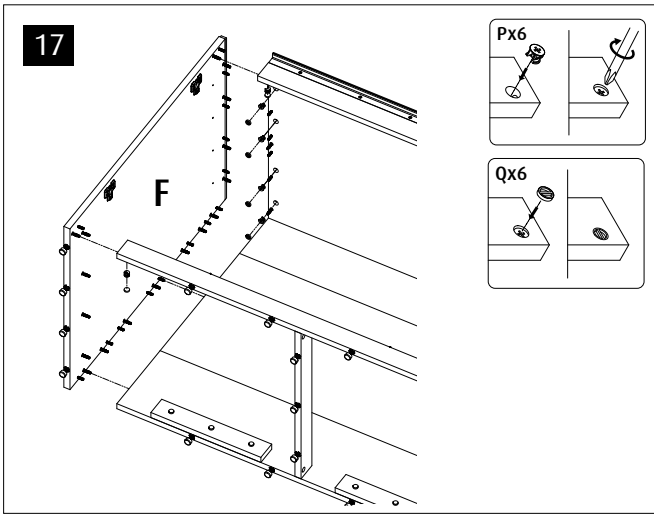

750 G2	Black	White	Part Description
E	7432B	7432B	Cabinet Front Upper
F	7443B	7443WB	Cabinet Side Left (Packed inside cabinet door/side package)
G	7444B	7444WB	Cabinet Side Right (Packed inside cabinet door/side package)
H1	7433B	7433B	Cabinet Sockel Blk
H2	7433WB	7433WB	Cabinet Sockel Wht
J	6135-1B	6135-1B	Cabinet Base mid support
K1	7440LB-G2	7440LB-G2	Cabinet Internal Wall Left
K2	7440RB	7440RB	Cabinet Internal Wall Right
Z1	7582B	7582B	Top support plate