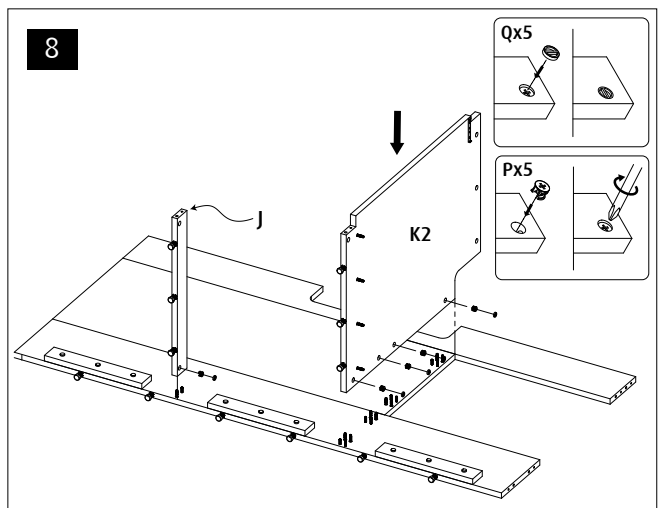

750 G2	Black	White	Part Description
E	7432B	7432B	Cabinet Front Upper
F	7443B	7443WB	Cabinet Side Left (Packed inside cabinet door/side package)
G	7444B	7444WB	Cabinet Side Right (Packed inside cabinet door/side package)
H1	7433B	7433B	Cabinet Sockel Blk
H2	7433WB	7433WB	Cabinet Sockel Wht
J	6135-1B	6135-1B	Cabinet Base mid support
K1	7440LB-G2	7440LB-G2	Cabinet Internal Wall Left
K2	7440RB	7440RB	Cabinet Internal Wall Right
Z1	7582B	7582B	Top support plate