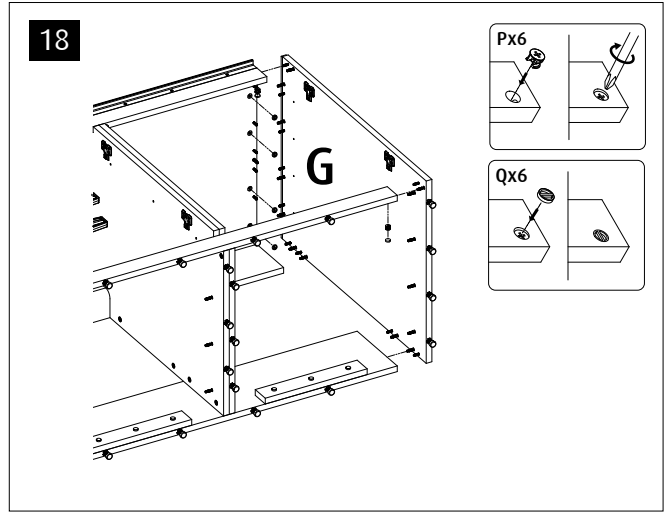

Red Sea REEFER™

750 G2

Aquarium & Cabinet Assembly Manual

Resource & Support Center:
www.redseafish.com/support/

Aquarium Water Management System

Cabinet

L2		6
L1		
N		72
M		75
M2		6
P		81
Q		81
R		1
S		3
T1		1
T2		3
V1	ST4x16	36
V2	ST3.5x14	2
V3	ST5x35	22
V5	M5x10	1
V6	ST5x70	2
V8	M6x10	2
W		22
Y40		2
Z1		1
ZP		29
ZW		
ZB		

750 G2	Black	White	Part Description
E	7432B	7432B	Cabinet Front Upper
F	7443B	7443WB	Cabinet Side Left (Packed inside cabinet door/side package)
G	7444B	7444WB	Cabinet Side Right (Packed inside cabinet door/side package)
H1	7433B	7433B	Cabinet Sockel Blk
H2	7433WB	7433WB	Cabinet Sockel Wht
J	6135-1B	6135-1B	Cabinet Base mid support
K1	7440LB-G2	7440LB-G2	Cabinet Internal Wall Left
K2	7440RB	7440RB	Cabinet Internal Wall Right
Z1	7582B	7582B	Top support plate