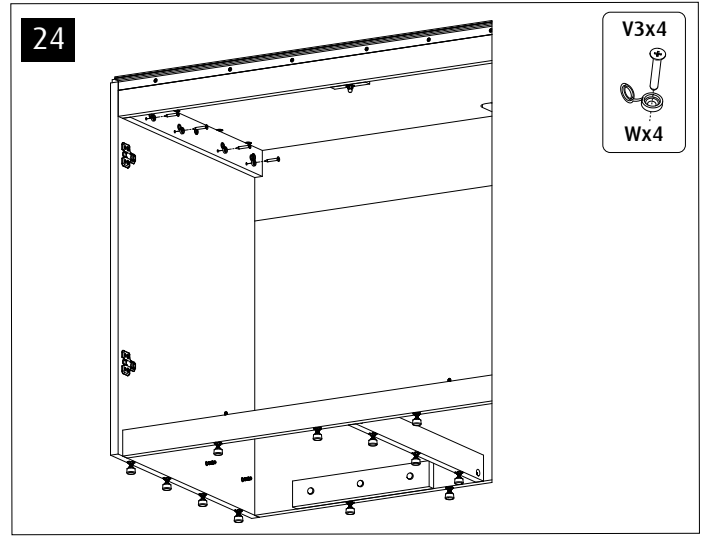

750 G2	Black	White	Part Description
A1	7438B	7438B	Cabinet Bottom Sump
A2	7439B	7439B	Cabinet Bottom Chiller
AP	R42495	R42495	Reefer Cabinet front support
B1	7434B	7434B	Cabinet Rear Middle
B2	7435B	7435B	Cabinet Rear Top
B3	7436B	7436B	Cabinet Rear Bottom
B4	6240B	6240B	Cabinet Rear Bottom support x3
B5	7429-1G2	7429-1G2	Cabinet Side Top support Black x2
C	7437B	7437B	Cabinet Top
D	5275B	5275W	Cabinet Door x3 (Packed inside cabinet door/side package)

750 G2	Black	White	Part Description
E	7432B	7432B	Cabinet Front Upper
F	7443B	7443WB	Cabinet Side Left (Packed inside cabinet door/side package)
G	7444B	7444WB	Cabinet Side Right (Packed inside cabinet door/side package)
H1	7433B	7433B	Cabinet Sockel Blk
H2	7433WB	7433WB	Cabinet Sockel Wht
J	6135-1B	6135-1B	Cabinet Base mid support
K1	7440LB-G2	7440LB-G2	Cabinet Internal Wall Left
K2	7440RB	7440RB	Cabinet Internal Wall Right
Z1	7582B	7582B	Top support plate