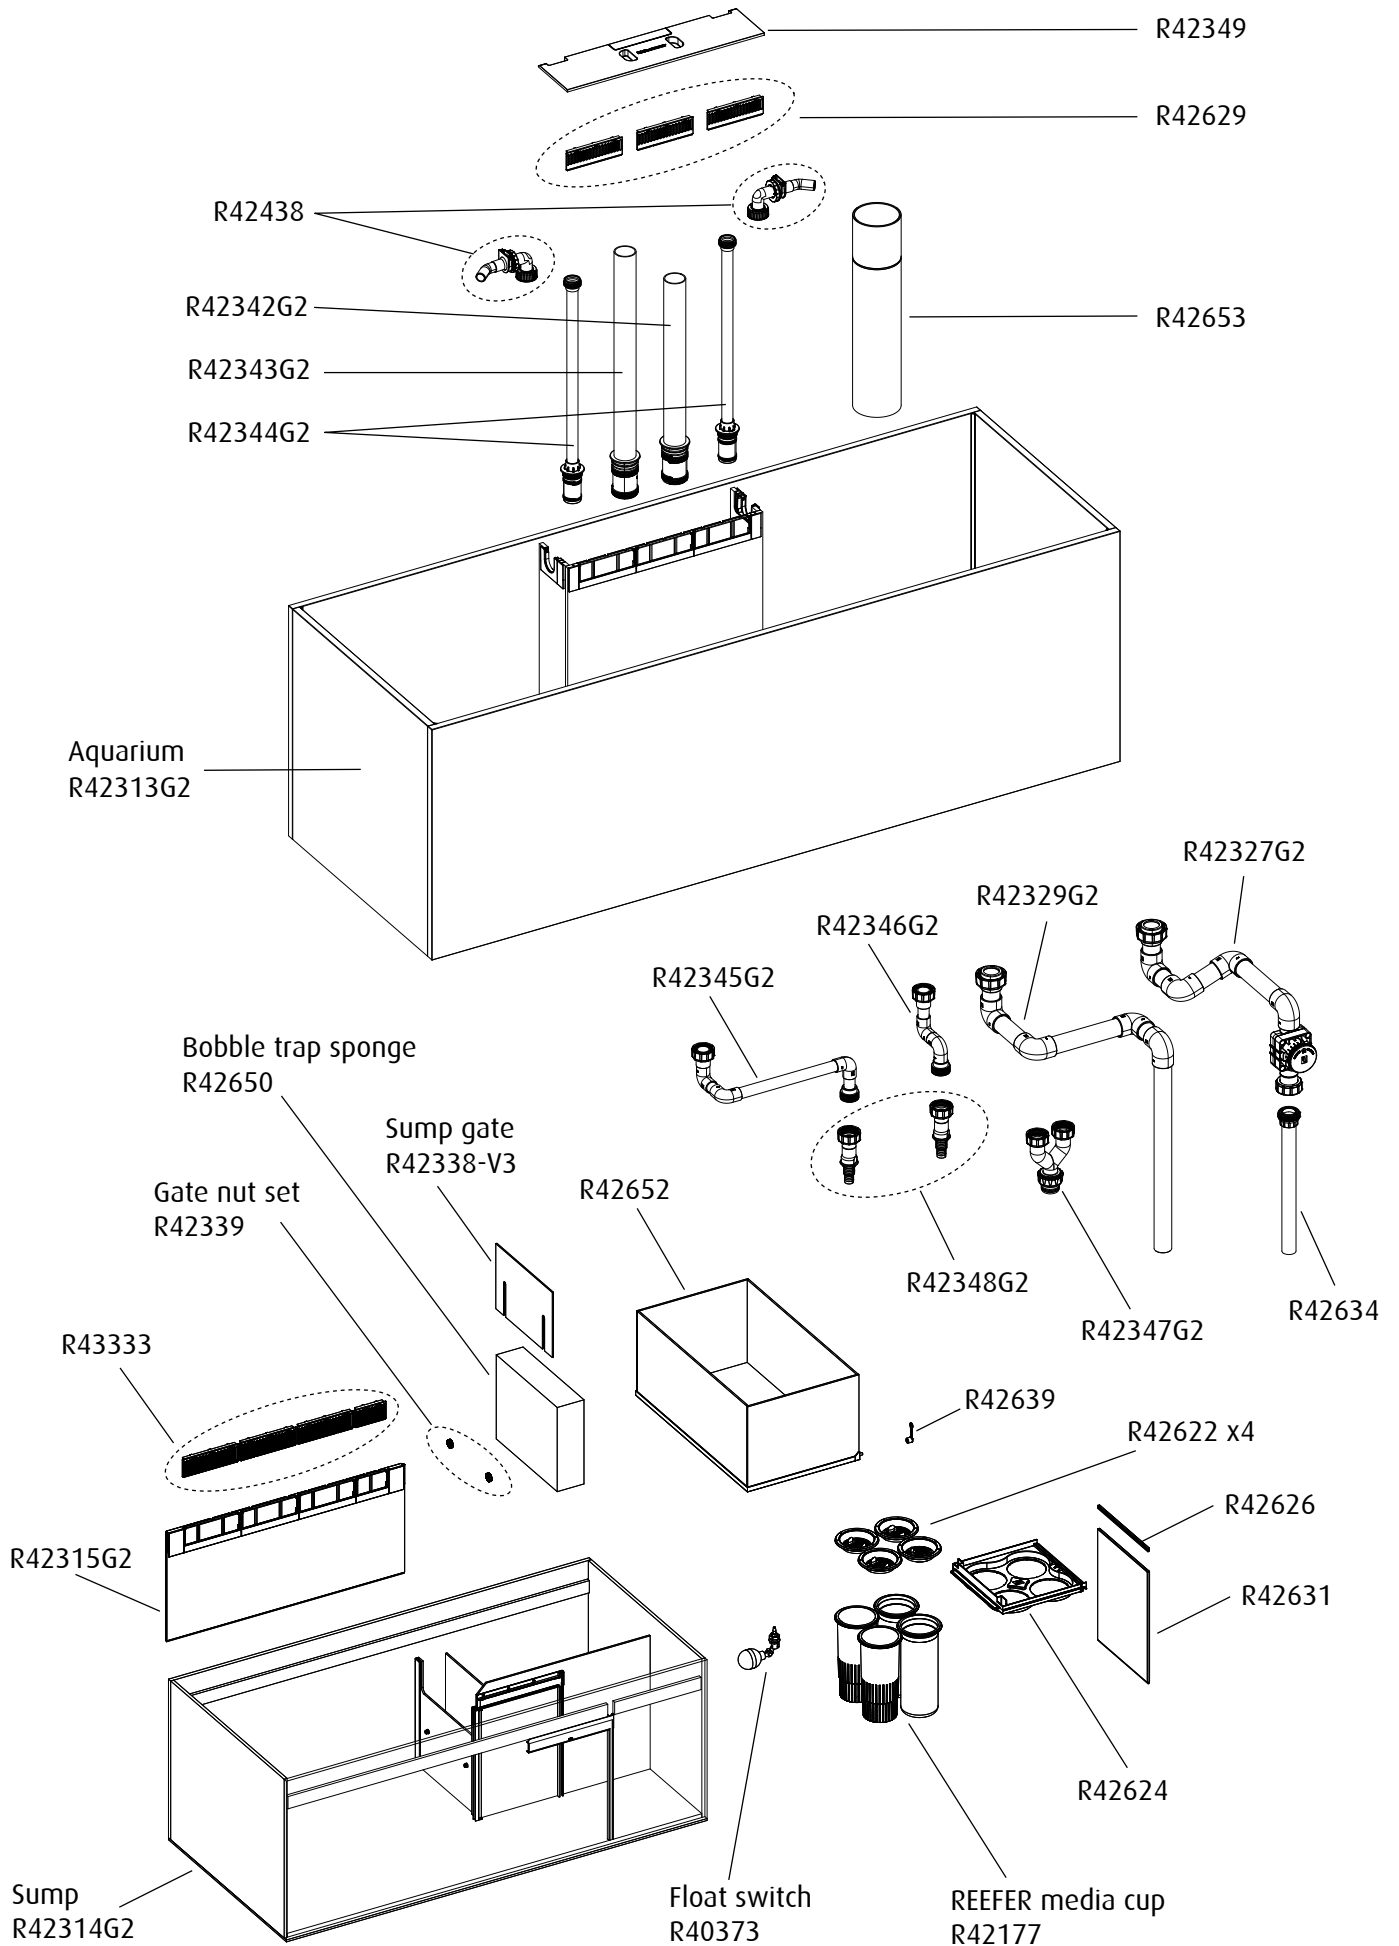

Red Sea REEFER™

750 G2

Aquarium & Cabinet Assembly Manual

Resource & Support Center:
www.redseafish.com/support/

Aquarium Water Management System

Cabinet

L2		6
L1		
N		72
M		75
M2		6
P		81
Q		81
R		1
S		3
T1		1
T2		3
V1	ST4x16	36
V2	ST3.5x14	2
V3	ST5x35	22
V5	M5x10	1
V6	ST5x70	2
V8	M6x10	2
W		22
Y40		2
Z1		1
ZP		29
ZW		
ZB		

750 G2	Black	White	Part Description
A1	7438B	7438B	Cabinet Bottom Sump
A2	7439B	7439B	Cabinet Bottom Chiller
AP	R42495	R42495	Reefer Cabinet front support
B1	7434B	7434B	Cabinet Rear Middle
B2	7435B	7435B	Cabinet Rear Top
B3	7436B	7436B	Cabinet Rear Bottom
B4	6240B	6240B	Cabinet Rear Bottom support x3
B5	7429-1G2	7429-1G2	Cabinet Side Top support Black x2
C	7437B	7437B	Cabinet Top
D	5275B	5275W	Cabinet Door x3 (Packed inside cabinet door/side package)

750 G2	Black	White	Part Description
E	7432B	7432B	Cabinet Front Upper
F	7443B	7443WB	Cabinet Side Left (Packed inside cabinet door/side package)
G	7444B	7444WB	Cabinet Side Right (Packed inside cabinet door/side package)
H1	7433B	7433B	Cabinet Sockel Blk
H2	7433WB	7433WB	Cabinet Sockel Wht
J	6135-1B	6135-1B	Cabinet Base mid support
K1	7440LB-G2	7440LB-G2	Cabinet Internal Wall Left
K2	7440RB	7440RB	Cabinet Internal Wall Right
Z1	7582B	7582B	Top support plate

26 A

B

x15

C

x29

27

28

34