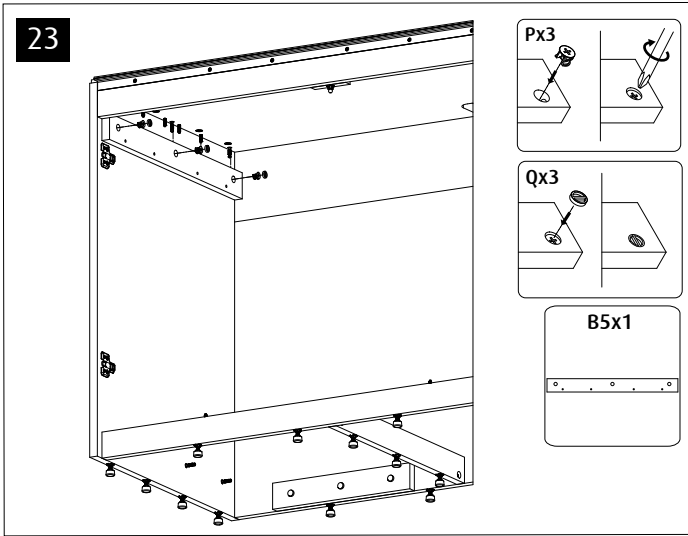

750 G2	Black	White	Part Description
E	7432B	7432B	Cabinet Front Upper
F	7443B	7443WB	Cabinet Side Left (Packed inside cabinet door/side package)
G	7444B	7444WB	Cabinet Side Right (Packed inside cabinet door/side package)
H1	7433B	7433B	Cabinet Sockel Blk
H2	7433WB	7433WB	Cabinet Sockel Wht
J	6135-1B	6135-1B	Cabinet Base mid support
K1	7440LB-G2	7440LB-G2	Cabinet Internal Wall Left
K2	7440RB	7440RB	Cabinet Internal Wall Right
Z1	7582B	7582B	Top support plate