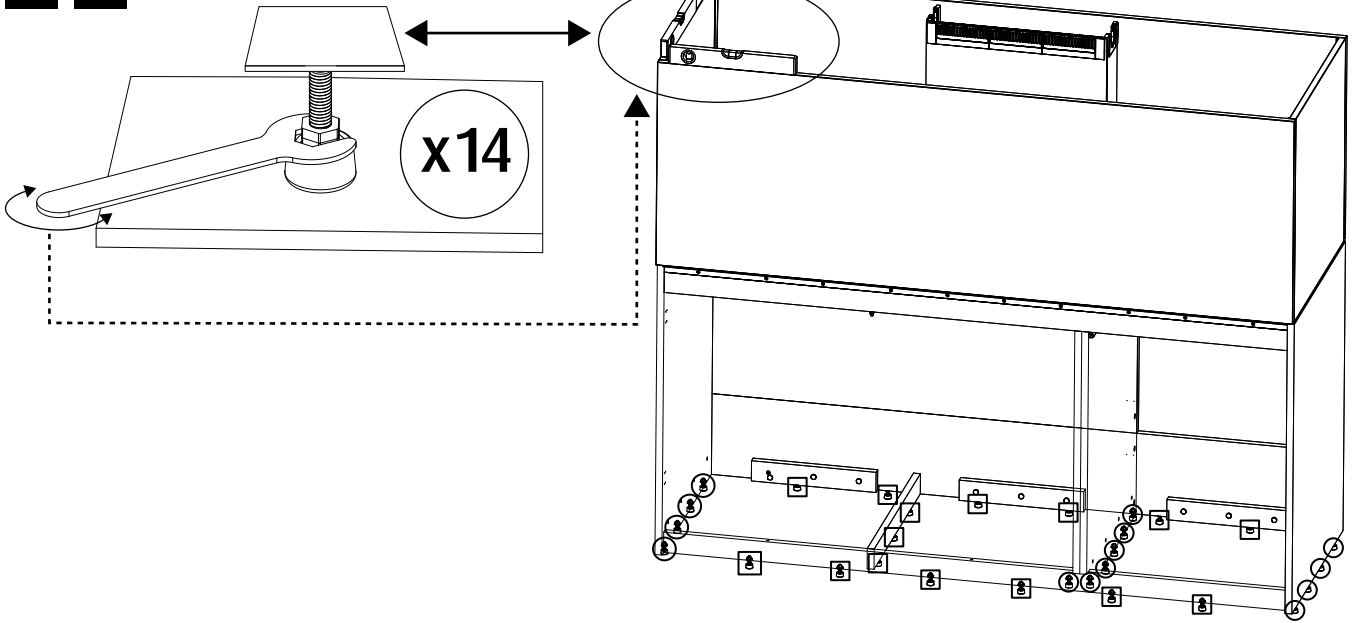

750 G2	Black	White	Part Description
E	7432B	7432B	Cabinet Front Upper
F	7443B	7443WB	Cabinet Side Left (Packed inside cabinet door/side package)
G	7444B	7444WB	Cabinet Side Right (Packed inside cabinet door/side package)
H1	7433B	7433B	Cabinet Sockel Blk
H2	7433WB	7433WB	Cabinet Sockel Wht
J	6135-1B	6135-1B	Cabinet Base mid support
K1	7440LB-G2	7440LB-G2	Cabinet Internal Wall Left
K2	7440RB	7440RB	Cabinet Internal Wall Right
Z1	7582B	7582B	Top support plate

26 A

B

x15

C

x29

27

28

34