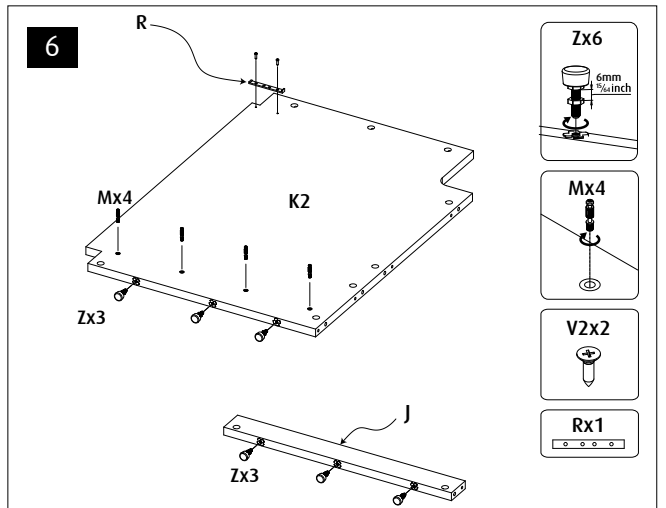

750 G2	Black	White	Part Description
E	7432B	7432B	Cabinet Front Upper
F	7443B	7443WB	Cabinet Side Left (Packed inside cabinet door/side package)
G	7444B	7444WB	Cabinet Side Right (Packed inside cabinet door/side package)
H1	7433B	7433B	Cabinet Sockel Blk
H2	7433WB	7433WB	Cabinet Sockel Wht
J	6135-1B	6135-1B	Cabinet Base mid support
K1	7440LB-G2	7440LB-G2	Cabinet Internal Wall Left
K2	7440RB	7440RB	Cabinet Internal Wall Right
Z1	7582B	7582B	Top support plate