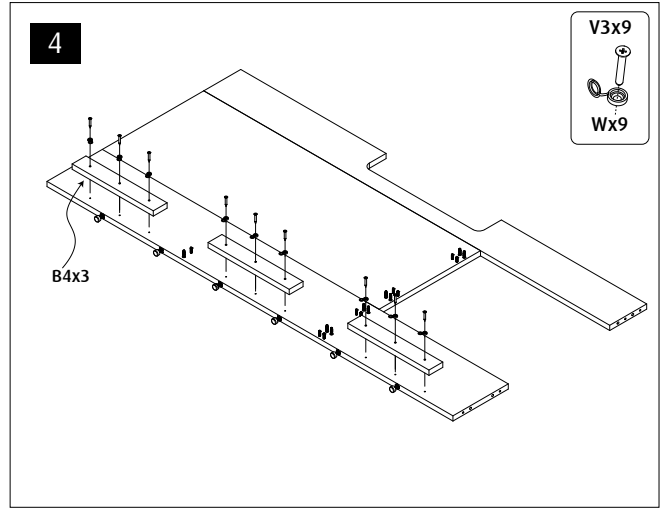

750 G2	Black	White	Part Description
E	7432B	7432B	Cabinet Front Upper
F	7443B	7443WB	Cabinet Side Left (Packed inside cabinet door/side package)
G	7444B	7444WB	Cabinet Side Right (Packed inside cabinet door/side package)
H1	7433B	7433B	Cabinet Sockel Blk
H2	7433WB	7433WB	Cabinet Sockel Wht
J	6135-1B	6135-1B	Cabinet Base mid support
K1	7440LB-G2	7440LB-G2	Cabinet Internal Wall Left
K2	7440RB	7440RB	Cabinet Internal Wall Right
Z1	7582B	7582B	Top support plate