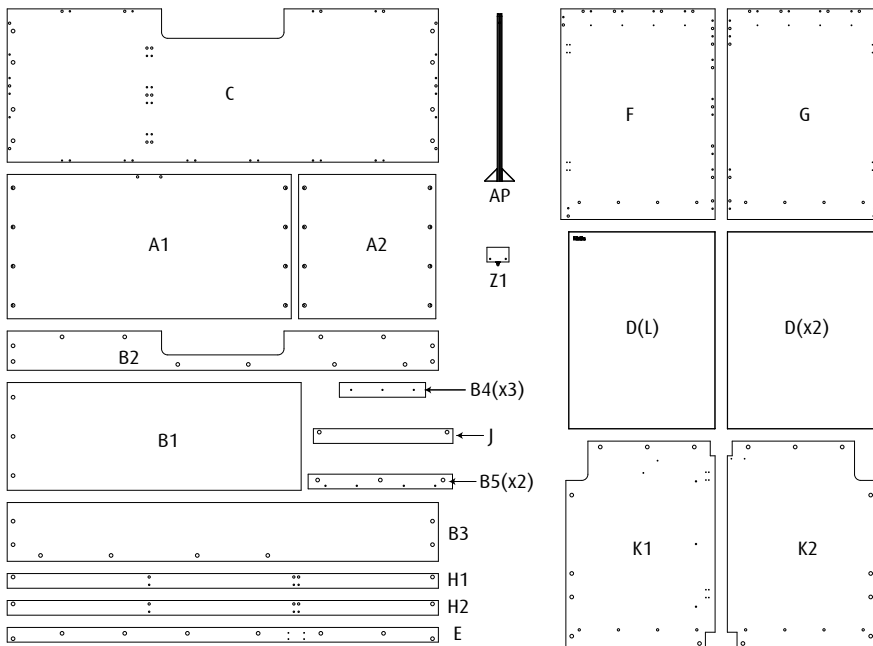

Red Sea REEFER™

750 G2

Aquarium & Cabinet Assembly Manual

Resource & Support Center:
www.redseafish.com/support/

Aquarium Water Management System

Cabinet

L2		6
L1		
N		72
M		75
M2		6
P		81
Q		81
R		1
S		3
T1		1
T2		3
V1	ST4x16	36
V2	ST3.5x14	2
V3	ST5x35	22
V5	M5x10	1
V6	ST5x70	2
V8	M6x10	2
W		22
Y40		2
Z1		1
ZP		29
ZW		
ZB		

750 G2	Black	White	Part Description
A1	7438B	7438B	Cabinet Bottom Sump
A2	7439B	7439B	Cabinet Bottom Chiller
AP	R42495	R42495	Reefer Cabinet front support
B1	7434B	7434B	Cabinet Rear Middle
B2	7435B	7435B	Cabinet Rear Top
B3	7436B	7436B	Cabinet Rear Bottom
B4	6240B	6240B	Cabinet Rear Bottom support x3
B5	7429-1G2	7429-1G2	Cabinet Side Top support Black x2
C	7437B	7437B	Cabinet Top
D	5275B	5275W	Cabinet Door x3 (Packed inside cabinet door/side package)

750 G2	Black	White	Part Description
E	7432B	7432B	Cabinet Front Upper
F	7443B	7443WB	Cabinet Side Left (Packed inside cabinet door/side package)
G	7444B	7444WB	Cabinet Side Right (Packed inside cabinet door/side package)
H1	7433B	7433B	Cabinet Sockel Blk
H2	7433WB	7433WB	Cabinet Sockel Wht
J	6135-1B	6135-1B	Cabinet Base mid support
K1	7440LB-G2	7440LB-G2	Cabinet Internal Wall Left
K2	7440RB	7440RB	Cabinet Internal Wall Right
Z1	7582B	7582B	Top support plate

26 A

B

x15

C

x29

27

28

34