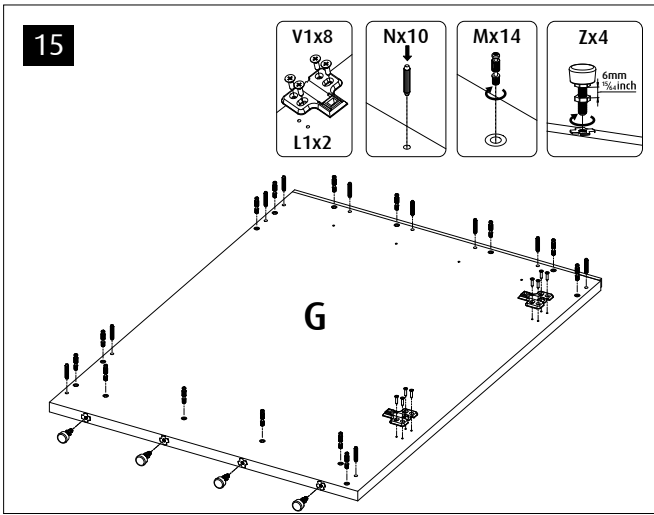

Red Sea REEFER™

750 G2

Aquarium & Cabinet Assembly Manual

Resource & Support Center:
www.redseafish.com/support/

Aquarium Water Management System

Cabinet

L2		6
L1		
N		72
M		75
M2		6
P		81
Q		81
R		1
S		3
T1		1
T2		3
V1	ST4x16	36
V2	ST3.5x14	2
V3	ST5x35	22
V5	M5x10	1
V6	ST5x70	2
V8	M6x10	2
W		22
Y40		2
Z1		1
ZP		29
ZW		
ZB		

750 G2	Black	White	Part Description
A1	7438B	7438B	Cabinet Bottom Sump
A2	7439B	7439B	Cabinet Bottom Chiller
AP	R42495	R42495	Reefer Cabinet front support
B1	7434B	7434B	Cabinet Rear Middle
B2	7435B	7435B	Cabinet Rear Top
B3	7436B	7436B	Cabinet Rear Bottom
B4	6240B	6240B	Cabinet Rear Bottom support x3
B5	7429-1G2	7429-1G2	Cabinet Side Top support Black x2
C	7437B	7437B	Cabinet Top
D	5275B	5275W	Cabinet Door x3 (Packed inside cabinet door/side package)

750 G2	Black	White	Part Description
E	7432B	7432B	Cabinet Front Upper
F	7443B	7443WB	Cabinet Side Left (Packed inside cabinet door/side package)
G	7444B	7444WB	Cabinet Side Right (Packed inside cabinet door/side package)
H1	7433B	7433B	Cabinet Sockel Blk
H2	7433WB	7433WB	Cabinet Sockel Wht
J	6135-1B	6135-1B	Cabinet Base mid support
K1	7440LB-G2	7440LB-G2	Cabinet Internal Wall Left
K2	7440RB	7440RB	Cabinet Internal Wall Right
Z1	7582B	7582B	Top support plate