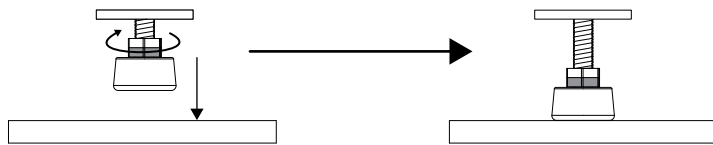

750 G2	Black	White	Part Description
E	7432B	7432B	Cabinet Front Upper
F	7443B	7443WB	Cabinet Side Left (Packed inside cabinet door/side package)
G	7444B	7444WB	Cabinet Side Right (Packed inside cabinet door/side package)
H1	7433B	7433B	Cabinet Sockel Blk
H2	7433WB	7433WB	Cabinet Sockel Wht
J	6135-1B	6135-1B	Cabinet Base mid support
K1	7440LB-G2	7440LB-G2	Cabinet Internal Wall Left
K2	7440RB	7440RB	Cabinet Internal Wall Right
Z1	7582B	7582B	Top support plate

26 A

B

x15

C

x29

27

28

34