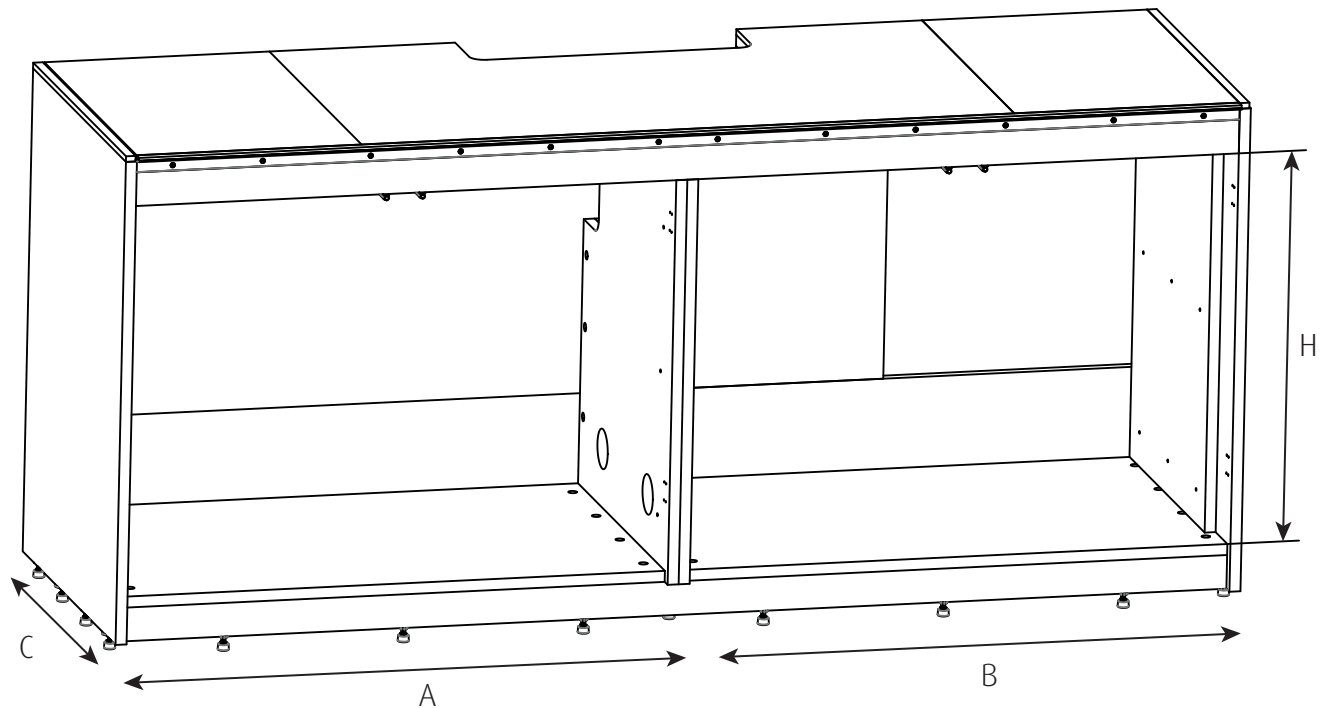

# Red Sea REEFER™

3XL 900

	<b>3XL 900</b>
Sump Compartment "A"	94cm / 37"
Chiller Compartment "B"	94cm / 37"
Depth(rear wall to door) "C"	61cm/ 24"
Height (Cabinet floor to Top header) "H"	70 cm / 27 9/16"